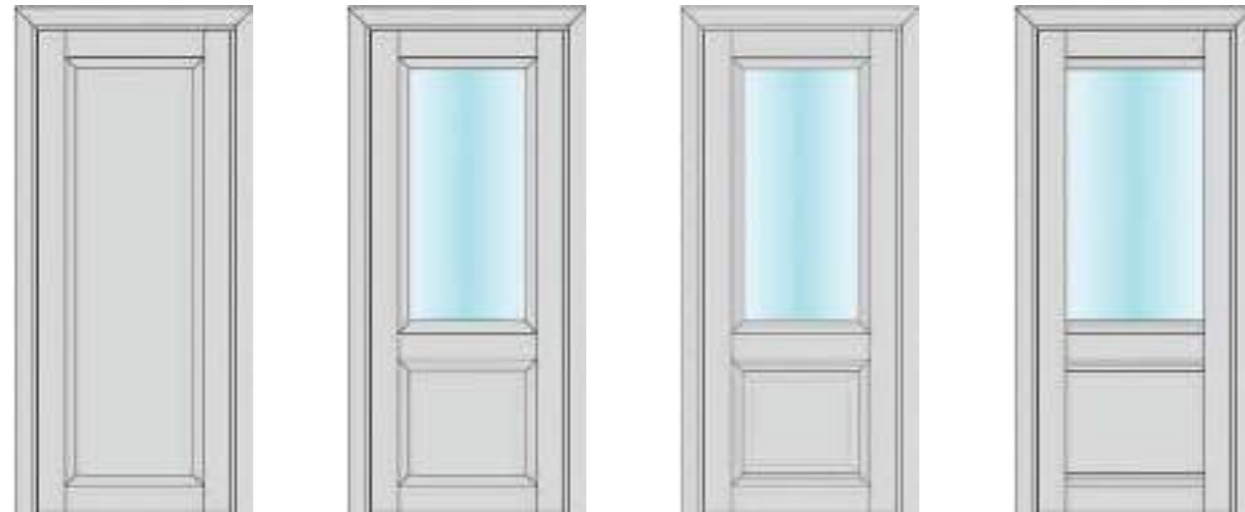

МОДЕЛЬ:

ДЕКОР:

401

402

403*

404